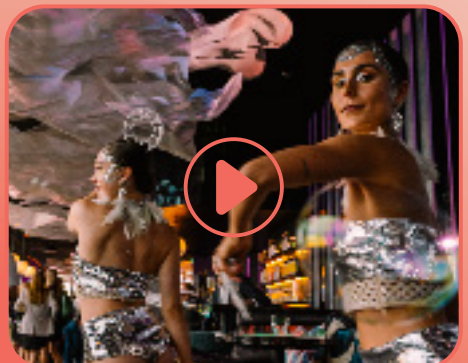

OUT-OF-THIS WORLD EVENTS

While in Amsterdam, elevate your experience to new heights at the most exciting rooftop bar in the city. Award-winning LuminAir is designed to offer exclusive high-society events, luxury launches, creative pop-ups, and spectacular parties. Are you ready to immerse yourself in a world where breath taking views, exquisite ambiance and unforgettable moments come together?

Food & Drinks

LuminAir is a first-class venue, excelling in mixology and bites. Our menu includes classic cocktails and LuminAir's signature 'On Air'-inspired creations. The bar's delicious collection of modern, international and flavorful bar bites features crowd-pleasing small plates and party platters, perfect for sharing daytime, night-time, anytime.

The evening DJ enhances the vibe, while LuminAir's brunch promises a Sunday daytime highlight with excellent food and entertainment.

Eclipse

For those seeking high-styled privacy, Eclipse, the private event space that offers the perfect perspective for decadent events and private occasions after an amazing event or full day at RAI Amsterdam.

- Exclusive location
- Luxurious interior design
- Private bar & bartenders
- Private terrace
- Private DJ (upon request)
- Own branding possibilities

Full Experience

Envision a fully private LuminAir event high above the city, transcending the ordinary. Modern design, cloud-shaped installations, and luminous projections and both inside and outside spaces guarantee an excellent all-round experience.

- Exclusive usage of the entire rooftop bar
- Two private terraces with skyline view
- Branded experience elevator opportunities
- Optional custom lighting and entertainment
- Tailor made food and drink offering