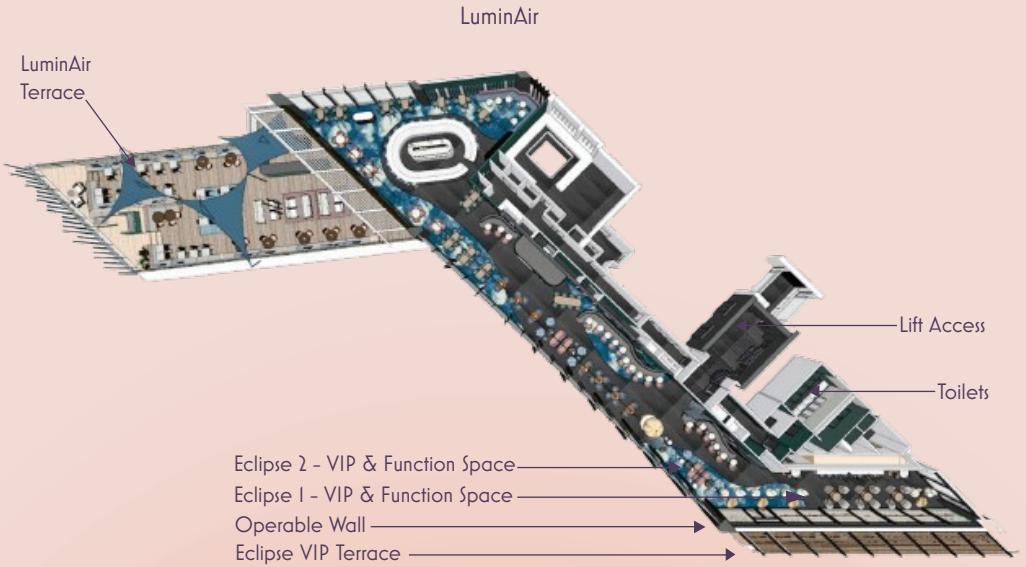

FLOOR PLAN AND CAPACITY CHART